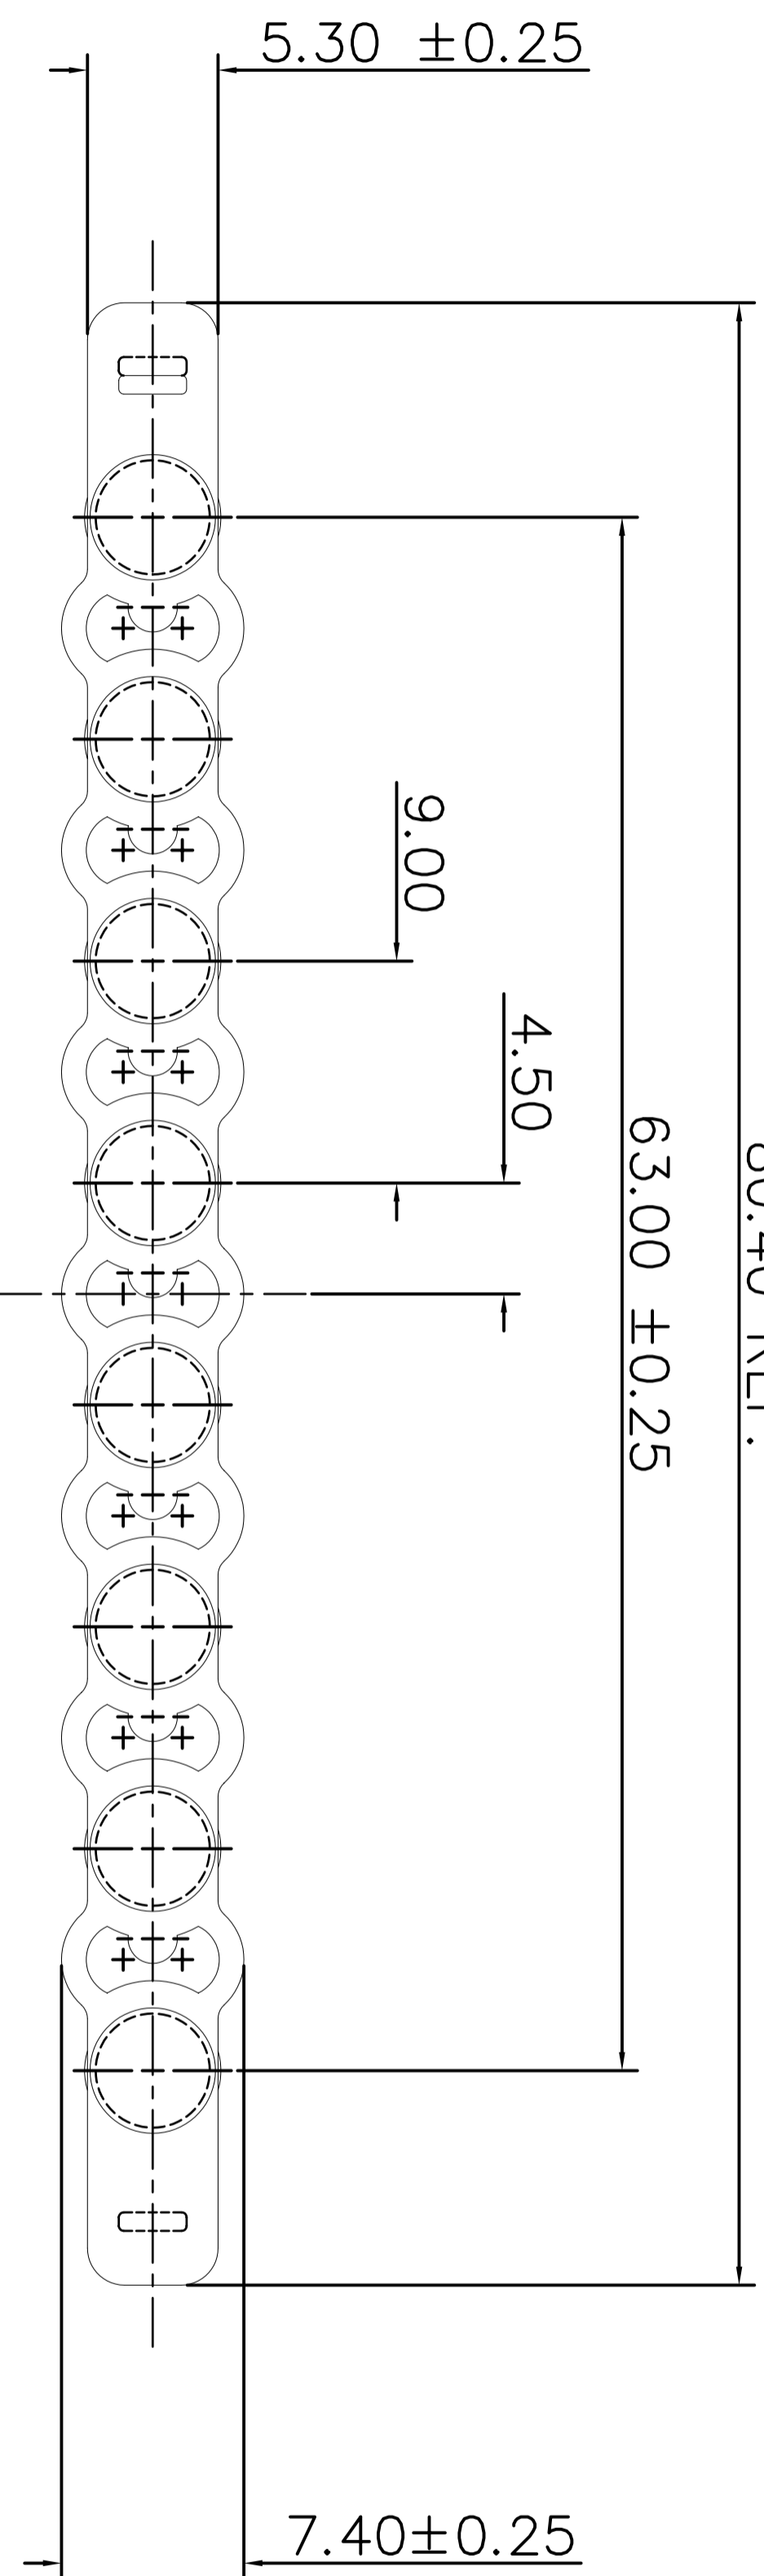

NOT TO SCALE

80.40 REF.

Copyright Thermo Fisher Scientific
This drawing and/or any technical information relating to it is issued in strict confidence and may not be reproduced or used for manufacture without written permission. Upon receipt of which it is the users responsibility to seek confirmation of any dimensions and production tolerances.

All dimensions in mm

TITLE	DRG. NO.	ISSUE	DATE
Strip of 8 Domed Caps (8DSS3)	AB-0265	ORIGINAL	8/10/09